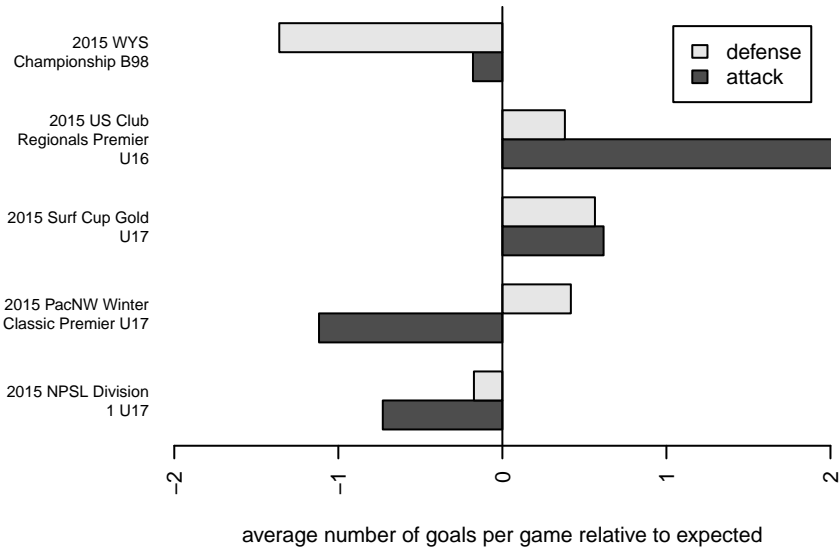

Performance relative to 13 month average