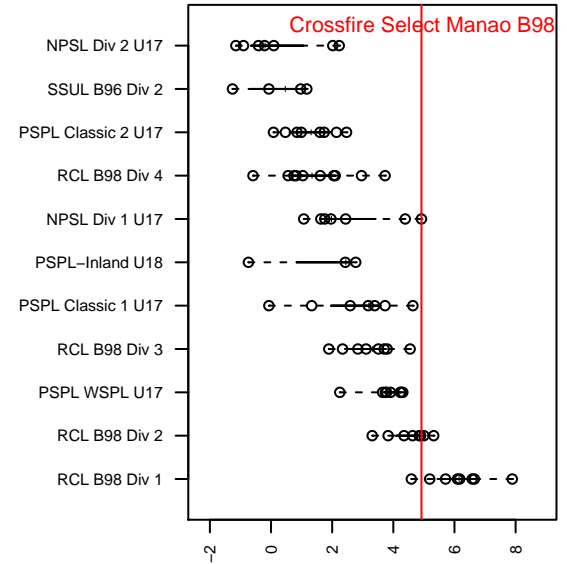

**attack and defense rating
relative to others at age
and all opponents in last 13 months**