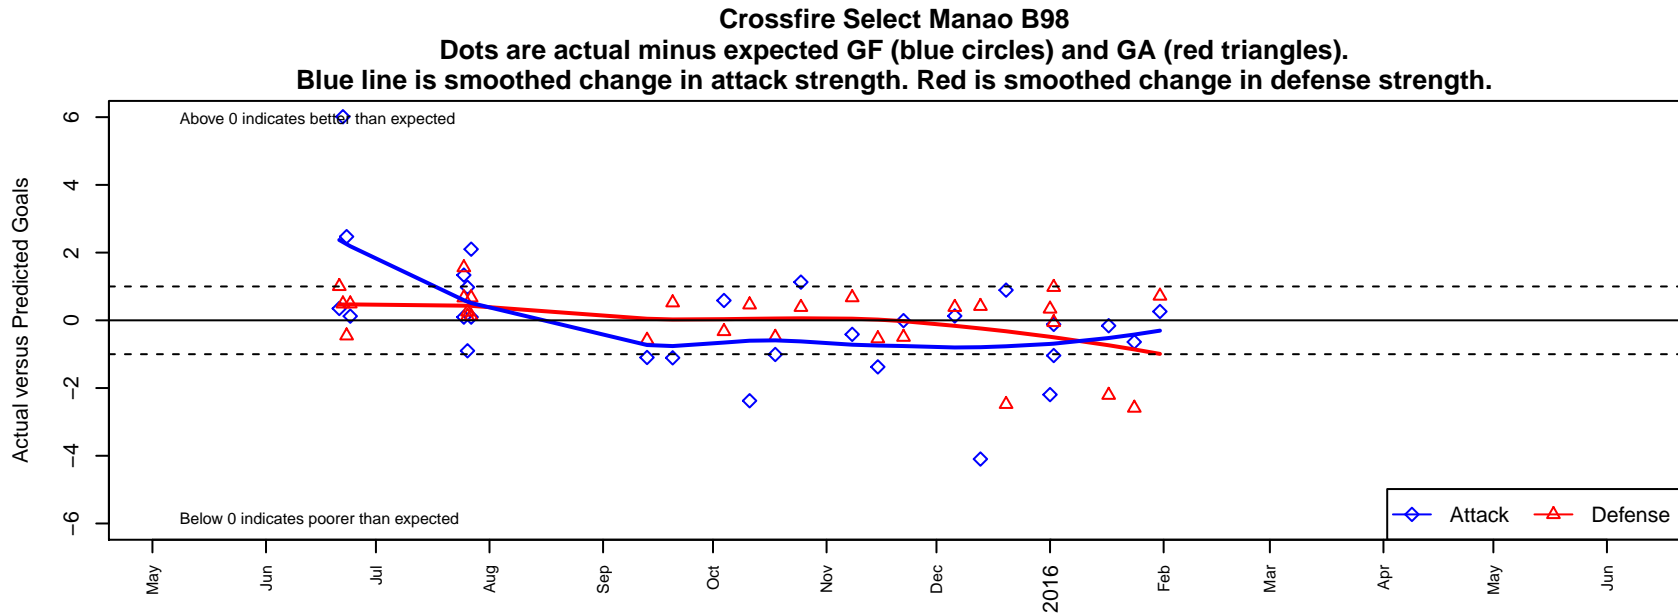

Crossfire Select Manao B98

Crossfire Select SC
 Redmond, WA
 B98 total strength=1742
 attack=34.01 defense=20.12
 fall league = NPSL Div 1 U17
 notes= Warriors

alt names used:
 CROSSFIRE SELECT B98 WARRIORS (WA)
 CROSSFIRE SELECT B98-MANA'O
 Crossfire Select B98 – Mana'o
 Crossfire Select B98–Manao
 Crossfire Select B98 Mana'o Warriors

Venues played:
 2015 US Club Regionals Premier U16
 2015 Surf Cup Gold U17
 2015 NPSL Division 1 U17
 2015 PacNW Winter Classic Premier U17
 2015 WYS Championship B98

**attack and defense variance (black dot)
relative to other teams
and top 10 in region**